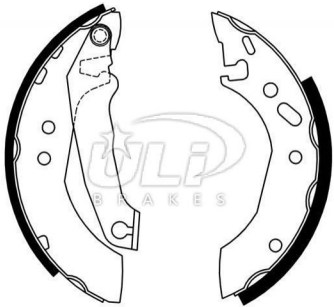

ZULI323	LPR	OEM	TRW	FMSI	SIZE
	06030	91AB2200GA	GS6253		180*32

FORD ESCORT