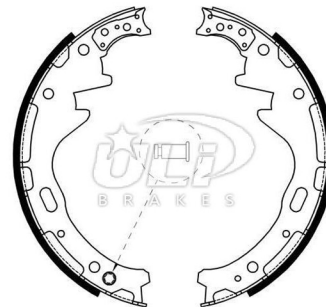

ZULI012	MK	OEM	TRW	FMSI	SIZE
	K1171	4406003N26	GS8096	S572	254*60

NISSAN PICK UP