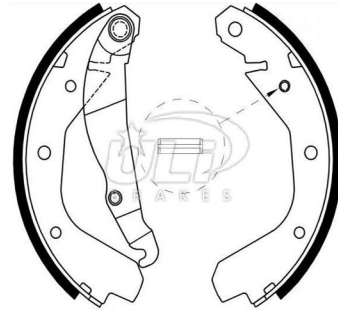

ZULI368	LPR	OEM	TRW	FMSI	SIZE
	04660	1605592	GS6214		200*29

OPEL CORSA