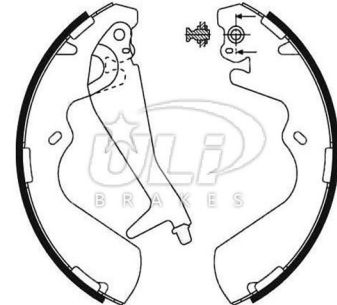

ZULI200	MK	OEM	TRW	FMSI	SIZE
	K8805	583054AA00	GS8696	S1053	270*50

HYUNDAI STAREX