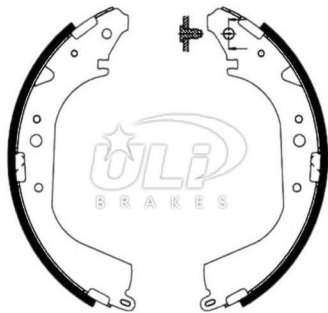

ZULI052	MK	OEM	TRW	FMSI	SIZE
	K2280	0449560070	GS8502	S549	295*60

TOYOTA LAND CRUISE/ BANDEIRANTE