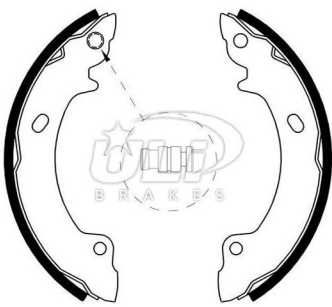

ZULI193	MK	OEM	TRW	FMSI	SIZE
	K8811	5830521A00	GS8552		180*34

HYUNDAI EXCEL/SCOUPE