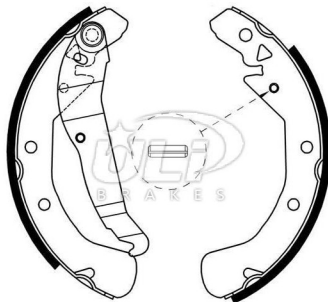

ZULI351	LPR	OEM	TRW	FMSI	SIZE
	07200	1605062	GS8637		230*42

OPEL ASTRA/COMBO/VECTRA