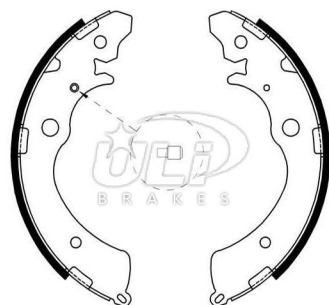

ZULI138	MK	OEM	TRW	FMSI	SIZE
	K5524	43153SM4A01	GS8559	S627	220*35

HONDA SMX/ACCORD